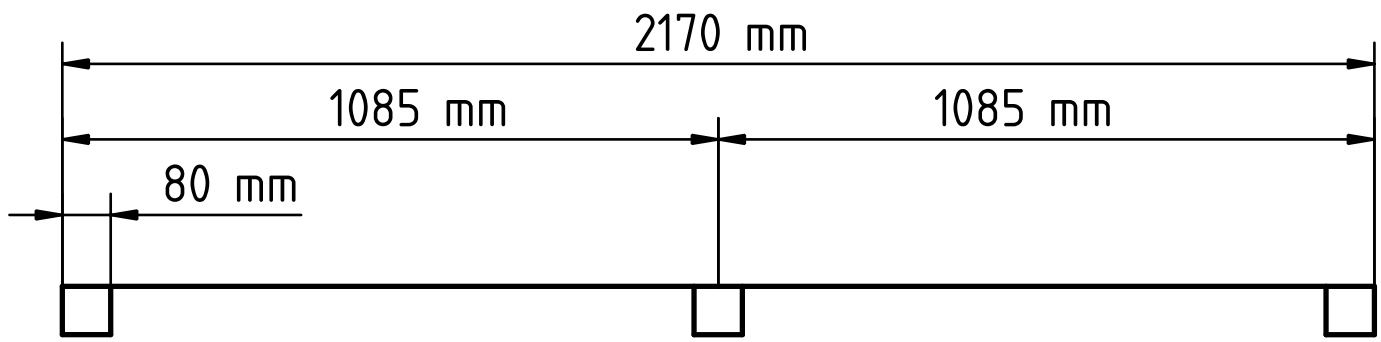

# Profilabstand 2,23m Container

DESIGNED BY: <b>TBV GmbH</b>		<b>Profilabstand 2,23m Container</b>		G	—
DATE: <b>19.03.2025</b>				F	—
SIZE <b>A4</b>				E	—
SCALE <b>1:100</b>	WEIGHT (kg) <b>360</b>			DRAWING NUMBER <b>01</b>	SHEET <b>01</b>
This drawing is our property; it can't be reproduced or communicated without our written consent.				C	—
				B	—
				A	—