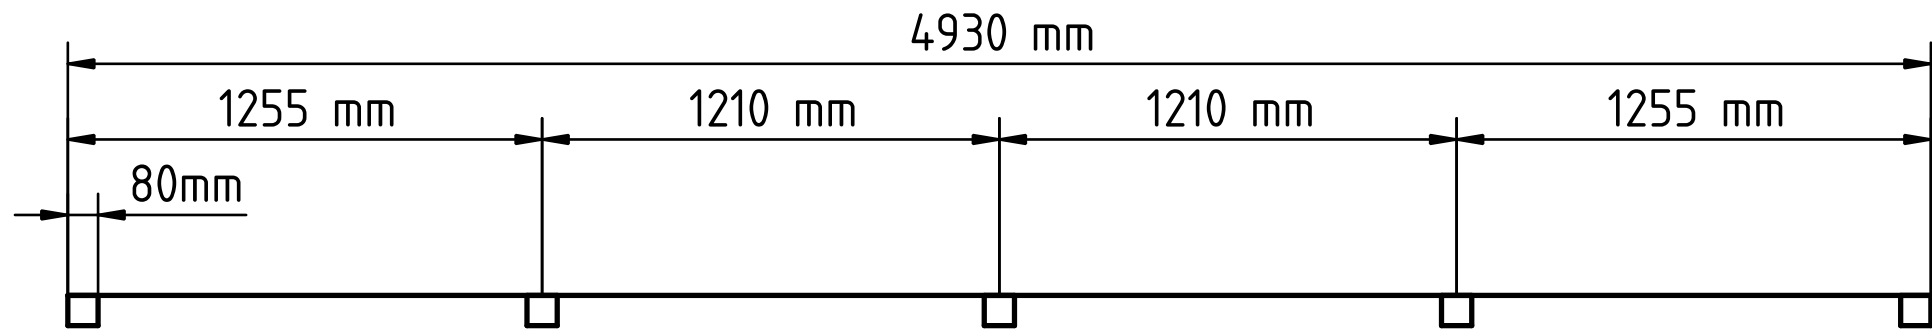

Profilabstand 5m Container

3

3

2

2

1

1

DESIGNED BY: TBV GmbH		Profilabstand 4m Container		G	—
DATE: 24.03.2025				F	—
SIZE A4		TBV		E	—
				D	—
SCALE 1:100	WEIGHT (kg) 630	DRAWING NUMBER 01		C	—
		SHEET 01		B	—
This drawing is our property; it can't be reproduced or communicated without our written consent.				A	—